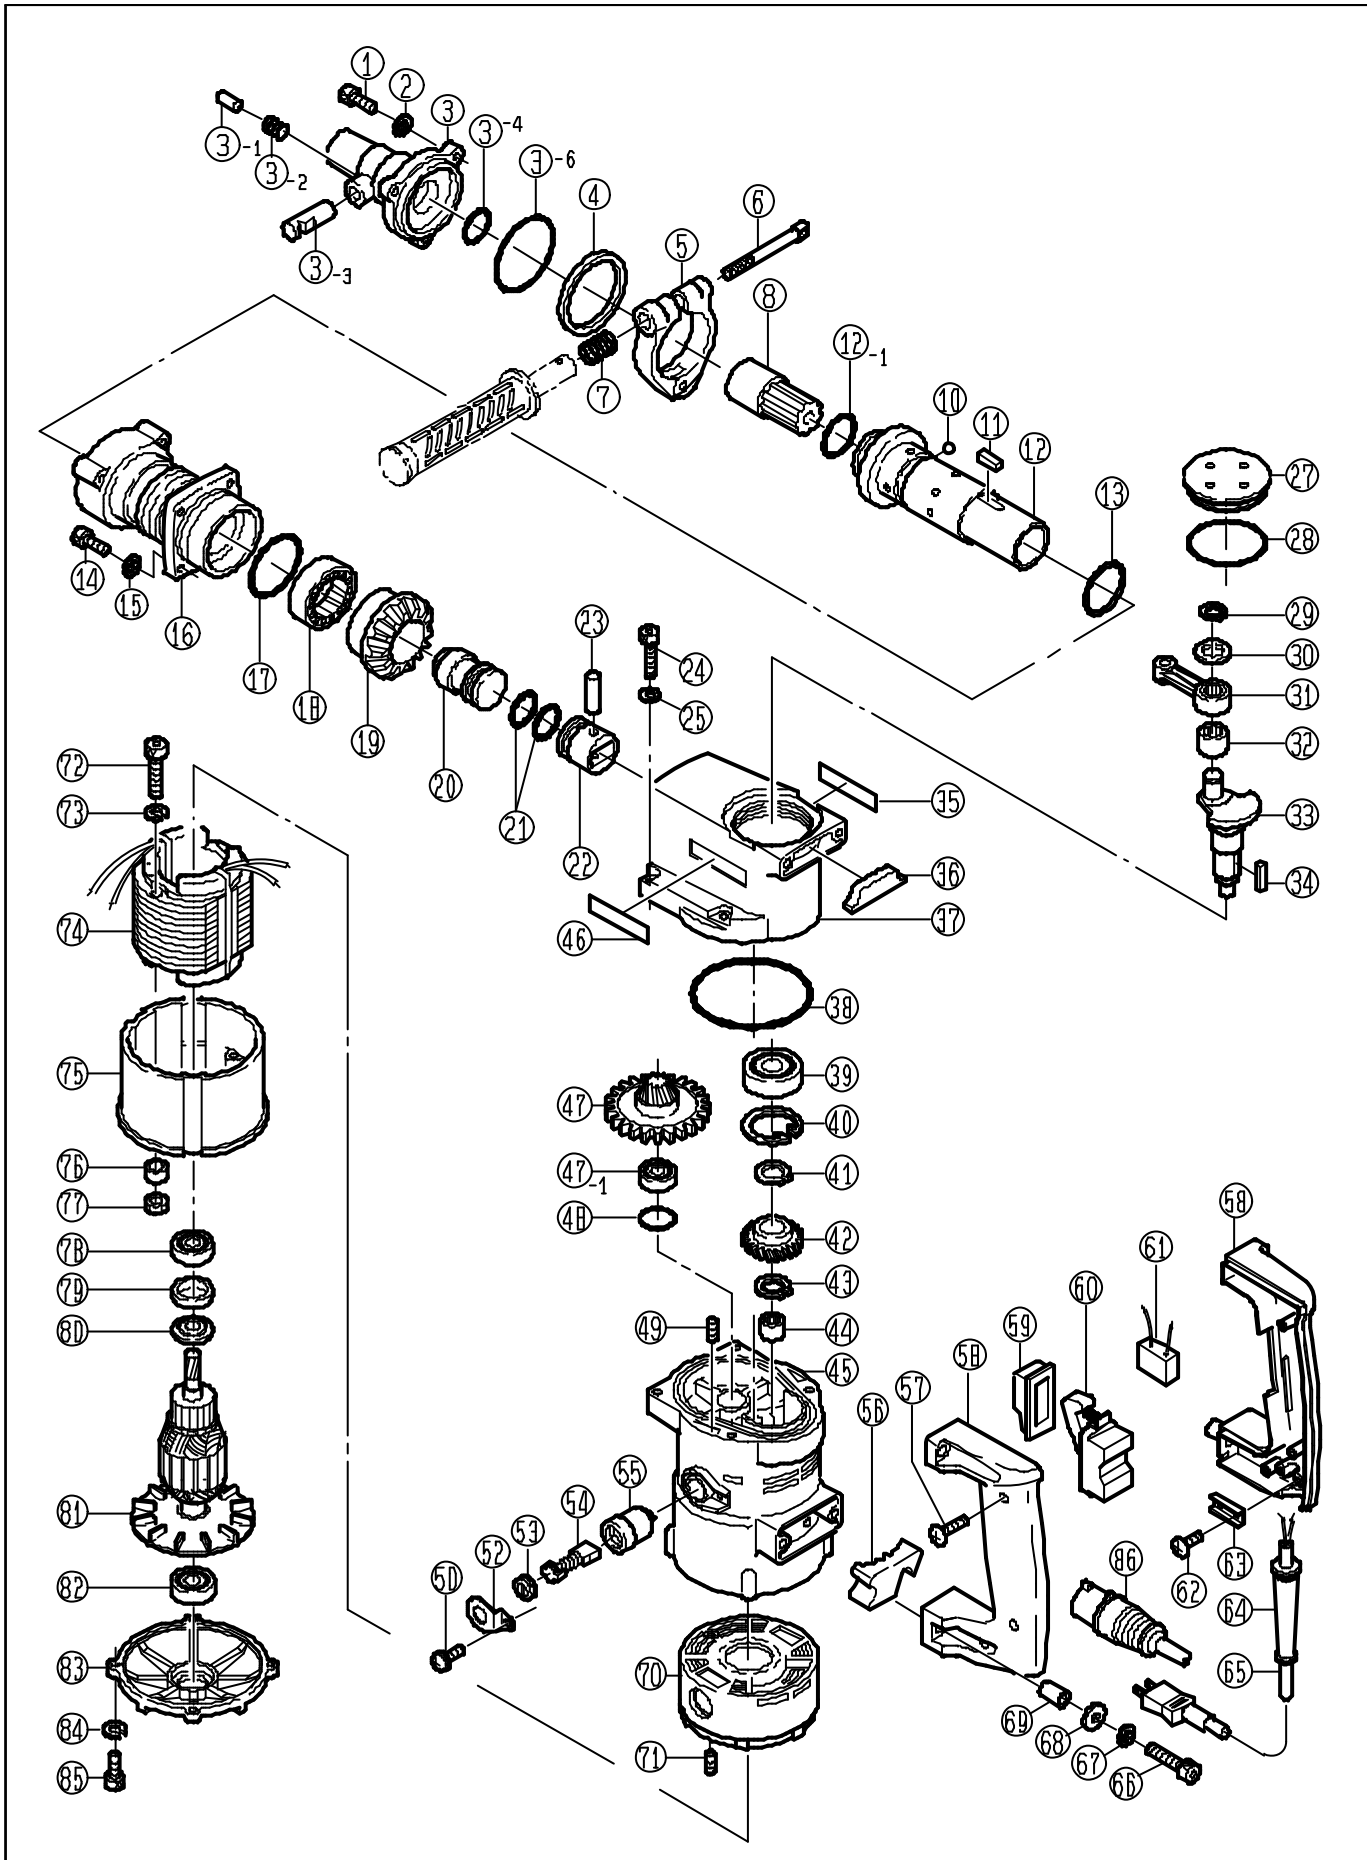

ROTARY HAMMER "SPLINE" ED-382NP

ROTARY HAMMER "SPLINE" ED-382NP